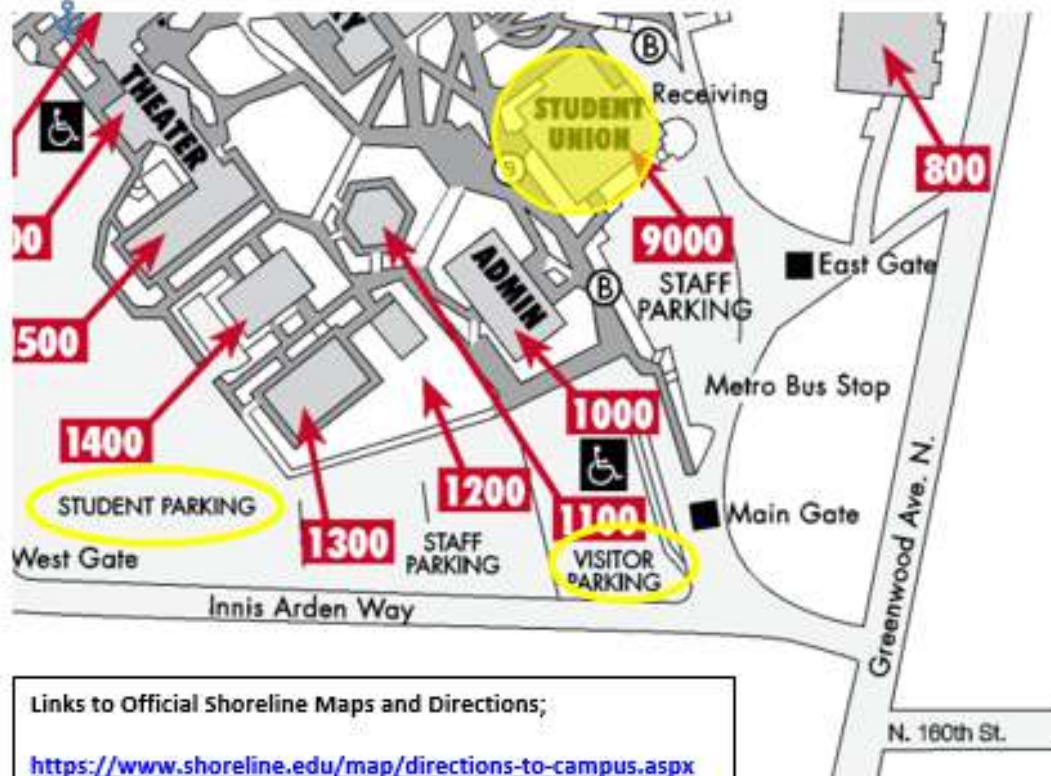

Shoreline Community College

16101 Greenwood Ave. N.

Shoreline, WA

Parking is free on weekend in Student and Visitor Parking areas. Please do not park in Staff Parking.

Links to Official Shoreline Maps and Directions;

<https://www.shoreline.edu/map/directions-to-campus.aspx>

<https://www.shoreline.edu/map/campus-map.aspx>